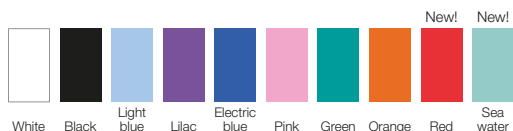

### FLOTANTES EVOLUTION

**Size:** 35-45 all colors  
35-46 electric blue  
35-47 white and black

**95 grs. each shoe**  
**Improved sole grip**  
Optional Coolmax insole

### FLOTANTES

**Size:** 35-45 all colors  
35-46 electric blue and green  
35-47 white and black

**95 grs. each shoe**  
Optional Coolmax insole

### FLOTANTES GRUYERE

**Size:** 35-45 all colors  
35-46 electric blue  
35-47 white and black

**95 grs. each shoe**  
Optional Coolmax insole