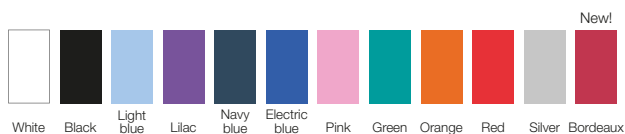

### FLOTANTES EVOLUTION

**Size:** 35-45 all colors  
35-46 electric blue  
35-47 white and black

**95 grs. each shoe**  
**Improved sole grip**  
Optional Coolmax insole

### FLOTANTES

**Size:** 35-45 all colors  
35-46 electric blue and green  
35-47 white and black

**95 grs. each shoe**  
Optional Coolmax insole