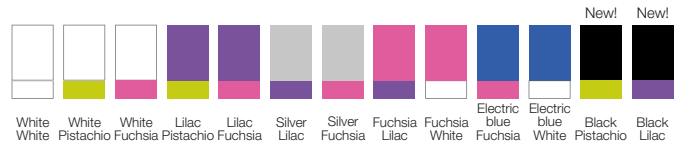

KINETIC

Size: 36-41

95 grs. each shoe
EVA insole
Rocker bottom design

ASANA

Size: 36-42

95 grs. each shoe
EVA insole